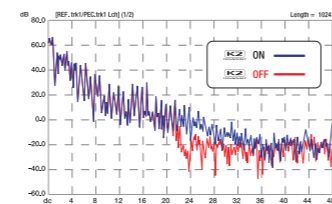

K2 Technology

Applied during recording for superior fidelity during playback.

Auto Wind Cut

Original technology reduces wind noises picked up at the microphone, so gusts of wind won't spoil your soundtrack.